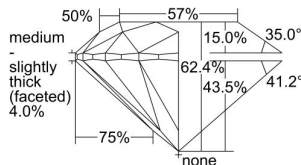

GIA®

FACSIMILE

GIA REPORT 7488745520

Verify this report at GIA.edu

GIA NATURAL DIAMOND DOSSIER®

March 06, 2024
GIA Report Number **7488745520**
Shape and Cutting Style ..... **Round Brilliant**
Measurements ..... **4.91 - 4.94 x 3.07 mm**

GRADING RESULTS

Carat Weight ..... **0.46 carat**
Color Grade ..... **J**
Clarity Grade **VS1**
Cut Grade ..... **Excellent**

ADDITIONAL GRADING INFORMATION

Polish ..... **Excellent**
Symmetry ..... **Excellent**
Fluorescence ..... **Faint**
Clarity Characteristics..... **Crystal, Cloud, Pinpoint**
Inscription(s): **GIA 7488745520**

PROPORTIONS

Profile to actual proportions

GRADING SCALES

GIA COLOR SCALE	GIA CLARITY SCALE	GIA CUT SCALE	
D	FLAWLESS	EXCELLENT	
E	INTERNALLY FLAWLESS		
F		VVS₁	VERY GOOD
G	VVS₂		
H	VS₁	GOOD	
I	VS₂		
J	SI₁	FAIR	
K	SI₂		
L	I₁	POOR	
M	I₂		
N	I₃		
O			
P			
Q			
R			
S			
T			
U			
V			
W			
X			
Y			
Z