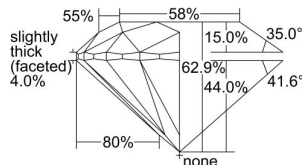

GIA®

FACSIMILE

GIA REPORT 7488777708

Verify this report at GIA.edu

GIA NATURAL DIAMOND DOSSIER®

March 11, 2024
GIA Report Number **7488777708**
Shape and Cutting Style ..... **Round Brilliant**
Measurements ..... **5.35 - 5.39 x 3.38 mm**

GRADING RESULTS

Carat Weight ..... **0.60 carat**
Color Grade ..... **D**
Clarity Grade **VS1**
Cut Grade ..... **Excellent**

ADDITIONAL GRADING INFORMATION

Polish ..... **Excellent**
Symmetry ..... **Excellent**
Fluorescence ..... **None**
Clarity Characteristics ..... **Crystal**
Inscription(s): **GIA 7488777708**

PROPORTIONS

GRADING SCALES

GIA COLOR SCALE

COLORLESS	D
	E
	F
	G
	H
	I
	J
NEAR COLORLESS	K
	L
Faint	M
	N
	O
	P
	Q
	R
	S
	T
	U
	V
	W
	X
	Y
Light	Z

GIA CLARITY SCALE

	FLAWLESS
	INTERNALLY FLAWLESS
VERY VERY SLIGHTLY INCLUDED	VVS₁
	VVS₂
VERY SLIGHTLY INCLUDED	VS₁
	VS₂
SLIGHTLY INCLUDED	SI₁
	SI₂
INCLUDED	I₁
	I₂
	I₃

GIA CUT SCALE

	EXCELLENT
	VERY GOOD
	GOOD
	FAIR
	POOR