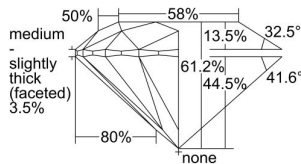

GIA®

FACSIMILE

GIA REPORT 7488782672

Verify this report at GIA.edu

GIA NATURAL DIAMOND DOSSIER®

March 11, 2024
GIA Report Number **7488782672**
Shape and Cutting Style ..... **Round Brilliant**
Measurements ..... **4.76 - 4.78 x 2.92 mm**

GRADING RESULTS

Carat Weight ..... **0.40 carat**
Color Grade ..... **E**
Clarity Grade **VS2**
Cut Grade ..... **Excellent**

ADDITIONAL GRADING INFORMATION

Polish ..... **Excellent**
Symmetry ..... **Excellent**
Fluorescence ..... **None**
Clarity Characteristics ..... **Feather**
Inscription(s): **GIA 7488782672**

PROPORTIONS

Profile to actual proportions

GRADING SCALES

GIA COLOR SCALE	GIA CLARITY SCALE	GIA CUT SCALE	
D	FLAWLESS	EXCELLENT	
E	INTERNALLY FLAWLESS		
F		VVS₁	VERY GOOD
G	VVS₂		
H	VS₁	GOOD	
I	VS₂		
J	SI₁	FAIR	
K	SI₂		
L	I₁	POOR	
M	I₂		
N	I₃		
O			
P			
Q			
R			
S			
T			
U			
V			
W			
X			
Y			
Z