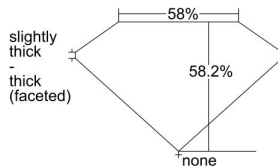

GIA®

FACSIMILE

GIA REPORT

7488785936

Verify this report at GIA.edu

GIA NATURAL DIAMOND DOSSIER®

March 12, 2024
GIA Report Number **7488785936**
Shape and Cutting Style ..... **Oval Brilliant**
Measurements ..... **5.90 x 3.68 x 2.15 mm**

GRADING RESULTS

Carat Weight ..... **0.30 carat**
Color Grade ..... **G**
Clarity Grade **VS2**

ADDITIONAL GRADING INFORMATION

Polish ..... **Excellent**
Symmetry ..... **Very Good**
Fluorescence ..... **None**
Clarity Characteristics..... **Cloud**
Inscription(s): **GIA 7488785936**

PROPORTIONS

Profile not to actual proportions

GRADING SCALES

GIA COLOR SCALE		GIA CLARITY SCALE			
COLORLESS	D	VERY VERY SLIGHTLY INCLUDED	FLAWLESS		
	E		INTERNALLY FLAWLESS		
	F	VERY SLIGHTLY INCLUDED	VS₁		
	G		VS₂		
	H		VS₁		
	NEAR COLORLESS	I	SLIGHTLY INCLUDED	VS₂	
		J		SI₁	
		FAINT	K	INCLUDED	SI₂
			L		I₁
			M		I₂
VERT LIGHT	N	LIGHT	I₃		
	O				
	P				
	Q				
	R