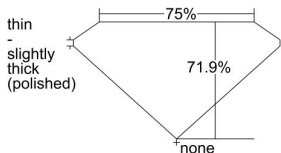

GIA®

FACSIMILE

GIA REPORT 7488800625

Verify this report at GIA.edu

GIA NATURAL DIAMOND DOSSIER®

March 12, 2024
GIA Report Number **7488800625**
Shape and Cutting Style ..... **Square Modified Brilliant**
Measurements ..... **3.86 x 3.78 x 2.72 mm**

GRADING RESULTS

Carat Weight ..... **0.33 carat**
Color Grade ..... **F**
Clarity Grade **S11**

ADDITIONAL GRADING INFORMATION

Polish ..... **Excellent**
Symmetry ..... **Very Good**
Fluorescence ..... **None**
Clarity Characteristics..... **Crystal, Cloud**
Inspection(s): GIA 7488800625

PROPORTIONS

Profile not to actual proportions

GRADING SCALES

GIA COLOR SCALE		GIA CLARITY SCALE			
COLORLESS	D	VERY VERY SLIGHTLY INCLUDED	FLAWLESS		
	E		INTERNALLY FLAWLESS		
	F	VERY SLIGHTLY INCLUDED	VVS₁		
	G		VVS₂		
	H		VS₁		
	NEAR COLORLESS	I	SLIGHTLY INCLUDED	VS₂	
		J		S1₁	
		FAINT	K	INCLUDED	S1₂
			L		I₁
			M		I₂
VERT LIGHT	N	INCLUDED	I₃		
	O				
	P				
	Q				
	R				
	S				
	T				
LIGHT	U				
	V				
	W				
	X				
Y					
Z