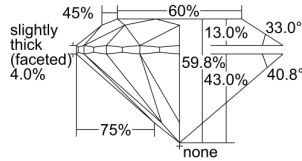

GIA®

FACSIMILE

GIA REPORT

7488805446

Verify this report at GIA.edu

GIA NATURAL DIAMOND DOSSIER®

March 13, 2024
GIA Report Number **7488805446**
Shape and Cutting Style ..... **Round Brilliant**
Measurements ..... **5.28 - 5.31 x 3.17 mm**

GRADING RESULTS

Carat Weight ..... **0.55 carat**
Color Grade ..... **F**
Clarity Grade ..... **Internally Flawless**
Cut Grade ..... **Excellent**

ADDITIONAL GRADING INFORMATION

Polish ..... **Excellent**
Symmetry ..... **Excellent**
Fluorescence ..... **Medium Blue**
Clarity Characteristics..... **Minor Details of Polish**
Inscription(s): **GIA 7488805446**

PROPORTIONS

Profile to actual proportions

GRADING SCALES

GIA COLOR SCALE	GIA CLARITY SCALE	GIA CUT SCALE	
D	FLAWLESS	EXCELLENT	
E	INTERNALLY FLAWLESS		
F		VVS₁	VERY GOOD
G	VVS₂		
H	VS₁	GOOD	
I	VS₂		
J	SI₁	FAIR	
K	SI₂		
L	I₁	POOR	
M	I₂		
N	I₃		
O			
P			
Q			
R			
S			
T			
U			
V			
W			
X			
Y			
Z