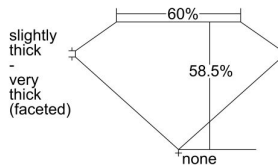

GIA®

FACSIMILE

GIA REPORT

7488826899

Verify this report at GIA.edu

GIA NATURAL DIAMOND DOSSIER®

March 14, 2024

GIA Report Number 7488826899

Shape and Cutting Style ..... Heart Brilliant

Measurements ..... 4.28 x 4.83 x 2.83 mm

GRADING RESULTS

Carat Weight ..... 0.35 carat

Color Grade ..... H

Clarity Grade VS1

ADDITIONAL GRADING INFORMATION

Polish ..... Excellent

Symmetry ..... Very Good

Fluorescence ..... None

Clarity Characteristics..... Crystal, Feather, Needle, Pinpoint

Inscription(s): GIA 7488826899

PROPORTIONS

Profile not to actual proportions

GRADING SCALES

GIA COLOR SCALE		GIA CLARITY SCALE			
COLORLESS	D	VERY VERY SLIGHTLY INCLUDED	FLAWLESS		
	E		INTERNALLY FLAWLESS		
	F		VVS₁		
	G		VVS₂		
	NEAR COLORLESS	H	VERY SLIGHTLY INCLUDED	VS₁	
		I		VS₂	
		FAINT	J	SLIGHTLY INCLUDED	SI₁
			K		SI₂
	L		I₁		
	VERT LIGHT		M	INCLUDED	I₂
N			I₃		
O					
P					
LIGHT	Q				
	R				
	S				
	T				
	U				
	V				
W					
X					
Y					
Z