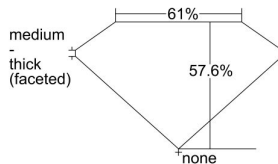

GIA®

FACSIMILE

GIA REPORT

748885145

Verify this report at GIA.edu

GIA NATURAL DIAMOND DOSSIER®

March 19, 2024

GIA Report Number **748885145**

Shape and Cutting Style ..... **Heart Brilliant**

Measurements ..... **4.04 x 4.72 x 2.72 mm**

GRADING RESULTS

Carat Weight ..... **0.31 carat**

Color Grade ..... **F**

Clarity Grade **VVS2**

ADDITIONAL GRADING INFORMATION

Polish ..... **Excellent**

Symmetry ..... **Excellent**

Fluorescence ..... **Faint**

Clarity Characteristics..... **Pinpoint, Needle, Feather, Cloud**

Inscription(s): **GIA 748885145**

PROPORTIONS

Profile not to actual proportions

GRADING SCALES

GIA COLOR SCALE		GIA CLARITY SCALE		
COLORLESS	D	VERY VERY SLIGHTLY INCLUDED	FLAWLESS	
	E		INTERNALLY FLAWLESS	
	F		VVS₁	
	G		VVS₂	
	NEAR COLORLESS	H	VERY SLIGHTLY INCLUDED	VS₁
		I		VS₂
		J	SLIGHTLY INCLUDED	S₁
		K		S₂
		L		I₁
		M		I₂
FAINT	N	INCLUDED	I₃	
	O			
	P			
	VERT LIGHT	Q		
		R		
		S		
LIGHT		T		
		U		
		V		
	W			
	X			
	Y			
Z