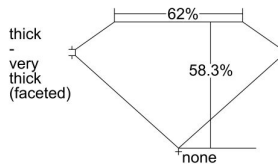

GIA®

FACSIMILE

GIA REPORT 7488855503

Verify this report at GIA.edu

GIA NATURAL DIAMOND DOSSIER®

March 19, 2024
GIA Report Number **7488855503**
Shape and Cutting Style ..... **Heart Brilliant**
Measurements ..... **3.92 x 4.63 x 2.70 mm**

GRADING RESULTS

Carat Weight ..... **0.30 carat**
Color Grade ..... **E**
Clarity Grade **VS1**

ADDITIONAL GRADING INFORMATION

Polish ..... **Excellent**
Symmetry ..... **Very Good**
Fluorescence ..... **None**
Clarity Characteristics..... **Feather**
Inscription(s): **GIA 7488855503**

PROPORTIONS

Profile not to actual proportions

GRADING SCALES

GIA COLOR SCALE		GIA CLARITY SCALE			
COLORLESS	D	VERY VERY SLIGHTLY INCLUDED	FLAWLESS		
	E		INTERNALLY FLAWLESS		
	F	VERY SLIGHTLY INCLUDED	VS₁		
	G		VS₂		
	H		VS₁		
	NEAR COLORLESS	I	SLIGHTLY INCLUDED	VS₂	
		J		SI₁	
		FAINT	K	INCLUDED	SI₂
			L		I₁
			M		I₂
VERT LIGHT	N	LIGHT	I₃		
	O				
	P				
	Q				
	R				
	S				
	T				
LIGHT	U				
	V				
	W				
	X				
Y					
Z