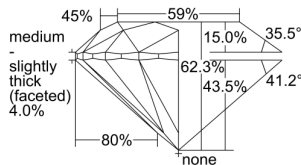

GIA®

FACSIMILE

GIA REPORT 7488855721

Verify this report at GIA.edu

GIA NATURAL DIAMOND DOSSIER®

March 19, 2024
GIA Report Number **7488855721**
Shape and Cutting Style ..... **Round Brilliant**
Measurements ..... **5.16 - 5.18 x 3.22 mm**

GRADING RESULTS

Carat Weight ..... **0.53 carat**
Color Grade ..... **G**
Clarity Grade **VVS2**
Cut Grade ..... **Excellent**

ADDITIONAL GRADING INFORMATION

Polish ..... **Excellent**
Symmetry ..... **Excellent**
Fluorescence ..... **Faint**
Clarity Characteristics ..... **Pinpoint**
Inscription(s): **GIA 7488855721**

PROPORTIONS

Profile to actual proportions

GRADING SCALES

GIA COLOR SCALE	GIA CLARITY SCALE	GIA CUT SCALE	
D	FLAWLESS	EXCELLENT	
E	INTERNALLY FLAWLESS		
F		VVS₁	VERY GOOD
G	VVS₂		
H	VS₁	GOOD	
I	VS₂		
J	SI₁	FAIR	
K	SI₂		
L	I₁	POOR	
M	I₂		
N	I₃		
O			
P			
Q			
R			
S			
T			
U			
V			
W			
X			
Y			
Z