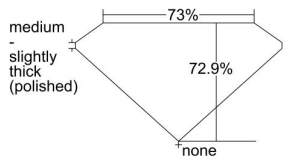

GIA®

FACSIMILE

GIA REPORT 7488868255

Verify this report at GIA.edu

GIA NATURAL DIAMOND DOSSIER®

March 20, 2024
GIA Report Number **7488868255**
Shape and Cutting Style ..... **Square Modified Brilliant**
Measurements ..... **3.70 x 3.62 x 2.64 mm**

GRADING RESULTS

Carat Weight ..... **0.30 carat**
Color Grade ..... **H**
Clarity Grade **VVS1**

ADDITIONAL GRADING INFORMATION

Polish ..... **Excellent**
Symmetry ..... **Excellent**
Fluorescence ..... **Faint**
Clarity Characteristics. **Cloud, Pinpoint, Manufacturing Remnant,**
Cavity

Inscription(s): GIA 7488868255

PROPORTIONS

Profile not to actual proportions

GRADING SCALES

GIA COLOR SCALE		GIA CLARITY SCALE	
COLORLESS	D	VERY VERY SLIGHTLY INCLUDED	FLAWLESS
	E		INTERNALLY FLAWLESS
	F		VVS₁
	G		VVS₂
	H		VS₁
	I		VS₂
NEAR COLORLESS	J	VERY SLIGHTLY INCLUDED	SI₁
	K		SI₂
	L		I₁
	M		I₂
FAINT	N	SLIGHTLY INCLUDED	I₃
	O		
	P		
VERY LIGHT	Q	INCLUDED	
	R		
	S		
	T		
LIGHT	U		
	V		
	W		
	X		
	Y		
	Z