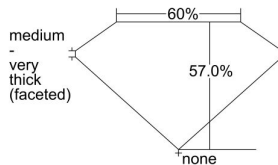

GIA®

FACSIMILE

GIA REPORT 7488902323

Verify this report at GIA.edu

GIA NATURAL DIAMOND DOSSIER®

March 22, 2024
GIA Report Number **7488902323**
Shape and Cutting Style ..... **Heart Brilliant**
Measurements ..... **4.09 x 4.76 x 2.71 mm**

GRADING RESULTS

Carat Weight ..... **0.30 carat**
Color Grade ..... **G**
Clarity Grade **VVS2**

ADDITIONAL GRADING INFORMATION

Polish ..... **Excellent**
Symmetry ..... **Very Good**
Fluorescence ..... **None**
Clarity Characteristics ..... **Pinpoint**
Inscription(s): **GIA 7488902323**

PROPORTIONS

Profile not to actual proportions

GRADING SCALES

GIA COLOR SCALE		GIA CLARITY SCALE			
COLORLESS	D	VERY VERY SLIGHTLY INCLUDED	FLAWLESS		
	E		INTERNALLY FLAWLESS		
	F	VERY SLIGHTLY INCLUDED	VVS₁		
	G		VVS₂		
	H		VS₁		
	NEAR COLORLESS	I	SLIGHTLY INCLUDED	VS₂	
		J		SI₁	
		FAINT	K	INCLUDED	SI₂
			L		I₁
			M		I₂
VERT LIGHT	N	LIGHT	I₃		
	O				
	P				
	Q				
	R