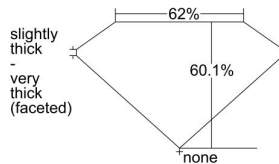

GIA®

FACSIMILE

GIA REPORT

7488902384

Verify this report at GIA.edu

GIA NATURAL DIAMOND DOSSIER®

March 22, 2024
GIA Report Number 7488902384
Shape and Cutting Style ..... Heart Brilliant
Measurements ..... 3.90 x 4.63 x 2.79 mm

GRADING RESULTS

Carat Weight ..... 0.30 carat
Color Grade ..... E
Clarity Grade VS2

ADDITIONAL GRADING INFORMATION

Polish ..... Very Good
Symmetry ..... Very Good
Fluorescence ..... None
Clarity Characteristics..... Crystal, Feather
Inscription(s): GIA 7488902384

PROPORTIONS

Profile not to actual proportions

GRADING SCALES

GIA COLOR SCALE		GIA CLARITY SCALE			
COLORLESS	D	VERY SLIGHTLY INCLUDED	FLAWLESS		
	E		INTERNALLY FLAWLESS		
	F		VS₁		
	NEAR COLORLESS	G	VERY SLIGHTLY INCLUDED	VS₂	
		H		VS₁	
		FAINT	I	SLIGHTLY INCLUDED	VS₂
			J		SI₁
	K		SI₂		
	VERT LIGHT		L	INCLUDED	I₁
			M		I₂
N			I₃		
LIGHT		O			
		P			
		Q			
	R				
	S				
	T				
	U				
	V				
	W				
	X				
	Y				
	Z