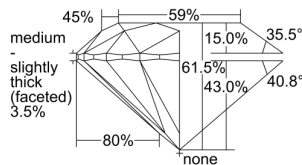

GIA®

FACSIMILE

GIA REPORT

7488928460

Verify this report at GIA.edu

GIA NATURAL DIAMOND DOSSIER®

March 27, 2024
GIA Report Number **7488928460**
Shape and Cutting Style ..... **Round Brilliant**
Measurements ..... **4.33 - 4.35 x 2.67 mm**

GRADING RESULTS

Carat Weight ..... **0.31 carat**
Color Grade ..... **H**
Clarity Grade **VS2**
Cut Grade ..... **Excellent**

ADDITIONAL GRADING INFORMATION

Polish ..... **Excellent**
Symmetry ..... **Excellent**
Fluorescence ..... **None**
Clarity Characteristics ..... **Crystal**
Inscription(s): **GIA 7488928460**

PROPORTIONS

Profile to actual proportions

GRADING SCALES

GIA COLOR SCALE

COLORLESS	D
	E
	F
	G
	H
	I
	J
NEAR COLORLESS	K
	L
	M
	N
	O
	P
	Q
	R
	S
	T
	U
	V
	W
	X
	Y
	Z

GIA CLARITY SCALE

FLAWLESS	VERY VERY SLIGHTLY INCLUDED	VVS₁	VVS₂	VS₁	VS₂	SI₁	SI₂	I₁	I₂	I₃	
											VERY SLIGHTLY INCLUDED
INTERNALLY FLAWLESS											

GIA CUT SCALE

EXCELLENT
VERY GOOD
GOOD
FAIR
POOR