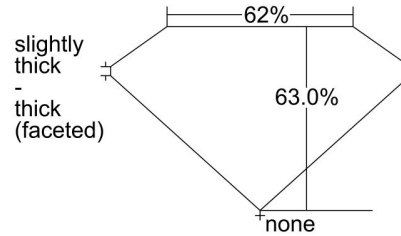

GIA NATURAL DIAMOND GRADING REPORT

April 01, 2024
 GIA Report Number 7488931706
 Shape and Cutting Style Pear Brilliant
 Measurements 10.22 x 6.75 x 4.25 mm

GRADING RESULTS

Carat Weight 1.72 carat
 Color Grade L, Faint Brown
 Clarity Grade VS1

ADDITIONAL GRADING INFORMATION

Polish Excellent
 Symmetry Very Good
 Fluorescence None
 Inscription(s): GIA 7488931706
Comments: Internal graining is not shown.

PROPORTIONS

Profile not to actual proportions

CLARITY CHARACTERISTICS

KEY TO SYMBOLS*

- Feather
- Pinpoint

* Red symbols denote internal characteristics (inclusions). Green or black symbols denote external characteristics (blemishes). Diagram is an approximate representation of the diamond, and symbols shown indicate type, position, and approximate size of clarity characteristics. All clarity characteristics may not be shown. Details of finish are not shown.