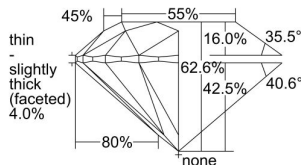

GIA®

FACSIMILE

GIA REPORT

7488963847

Verify this report at GIA.edu

GIA NATURAL DIAMOND DOSSIER®

April 04, 2024
GIA Report Number **7488963847**
Shape and Cutting Style ..... **Round Brilliant**
Measurements ..... **6.05 - 6.09 x 3.80 mm**

GRADING RESULTS

Carat Weight ..... **0.87 carat**
Color Grade ..... **F**
Clarity Grade **S12**
Cut Grade ..... **Excellent**

ADDITIONAL GRADING INFORMATION

Polish ..... **Excellent**
Symmetry ..... **Excellent**
Fluorescence ..... **None**
Clarity Characteristics ..... **Cloud**
Inscription(s): **GIA 7488963847**

PROPORTIONS

Profile to actual proportions

GRADING SCALES

GIA COLOR SCALE	GIA CLARITY SCALE	GIA CUT SCALE
COLOREDNESS D	FLAWLESS	EXCELLENT
E	INTERNALLY FLAWLESS	
F	VVS₁	VERY GOOD
G		
H	VVS₂	GOOD
I	VS₁	
J	VS₂	FAIR
K	S1₁	
L	S1₂	POOR
M	I₁	
N	I₂	
O	I₃	
P		
Q		
R		
S		
T		
U		
V		
W		
X		
Y		
Z