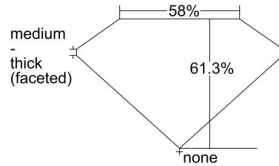

GIA®

FACSIMILE

GIA REPORT

7488968012

Verify this report at GIA.edu

GIA NATURAL DIAMOND DOSSIER®

April 02, 2024
GIA Report Number **7488968012**
Shape and Cutting Style ..... **Heart Brilliant**
Measurements ..... **5.19 x 5.64 x 3.46 mm**

GRADING RESULTS

Carat Weight ..... **0.56 carat**
Color Grade ..... **F**
Clarity Grade **VS2**

ADDITIONAL GRADING INFORMATION

Polish ..... **Excellent**
Symmetry ..... **Excellent**
Fluorescence ..... **Faint**
Clarity Characteristics ..... **Cloud**
Inscription(s): **GIA 7488968012**

PROPORTIONS

Profile not to actual proportions

GRADING SCALES

GIA COLOR SCALE		GIA CLARITY SCALE			
COLORLESS	D	VERY VERY SLIGHTLY INCLUDED	FLAWLESS		
	E		INTERNALLY FLAWLESS		
	F	VERY SLIGHTLY INCLUDED	VVS₁		
	G		VVS₂		
	H		VS₁		
	NEAR COLORLESS	I	SLIGHTLY INCLUDED	VS₂	
		J		SI₁	
		FAINT	K	INCLUDED	SI₂
			L		I₁
			M		I₂
VERY LIGHT	N		LIGHT	I₃	
	O				
	P				
	Q				
LIGHT	R				
	S				
	T				
	U				
	V				
	W				
	X				
	Y				
	Z