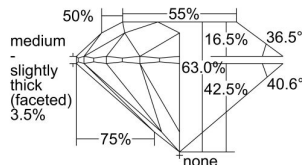

GIA®

FACSIMILE

GIA REPORT

7488969741

Verify this report at GIA.edu

GIA NATURAL DIAMOND DOSSIER®

April 01, 2024
GIA Report Number **7488969741**
Shape and Cutting Style ..... **Round Brilliant**
Measurements ..... **4.46 - 4.49 x 2.82 mm**

GRADING RESULTS

Carat Weight ..... **0.35 carat**
Color Grade ..... **F**
Clarity Grade **S12**
Cut Grade ..... **Excellent**

ADDITIONAL GRADING INFORMATION

Polish ..... **Excellent**
Symmetry ..... **Excellent**
Fluorescence ..... **None**
Clarity Characteristics ..... **Cloud**
Inscription(s): **GIA 7488969741**

PROPORTIONS

Profile to actual proportions