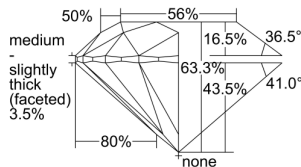

GIA®

FACSIMILE

GIA REPORT 7488984429

Verify this report at GIA.edu

GIA NATURAL DIAMOND DOSSIER®

April 03, 2024
GIA Report Number **7488984429**
Shape and Cutting Style ..... **Round Brilliant**
Measurements ..... **5.36 - 5.40 x 3.41 mm**

GRADING RESULTS

Carat Weight ..... **0.61 carat**
Color Grade ..... **E**
Clarity Grade **S12**
Cut Grade ..... **Excellent**

ADDITIONAL GRADING INFORMATION

Polish ..... **Excellent**
Symmetry ..... **Excellent**
Fluorescence ..... **None**
Clarity Characteristics ..... **Crystal, Cloud**
Inscription(s): **GIA 7488984429**

PROPORTIONS

Profile to actual proportions

GRADING SCALES

GIA COLOR SCALE	GIA CLARITY SCALE	GIA CUT SCALE
D	FLAWLESS	EXCELLENT
E	INTERNALLY FLAWLESS	
F	VVS₁	VERY GOOD
G		
H	VS₁	GOOD
I		
J	VS₂	FAIR
K		
L	SI₁	POOR
M		
N	I₁	
O		
P	I₂	
Q		
R	I₃	
S		
T		
U		
V		
W		
X		
Y		
Z