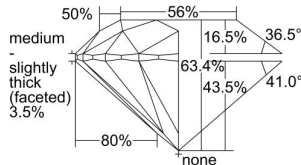

GIA®

FACSIMILE

GIA REPORT 7491059380

Verify this report at GIA.edu

GIA NATURAL DIAMOND DOSSIER®

April 11, 2024
GIA Report Number **7491059380**
Shape and Cutting Style ..... **Round Brilliant**
Measurements ..... **5.22 - 5.25 x 3.32 mm**

GRADING RESULTS

Carat Weight ..... **0.56 carat**
Color Grade ..... **G**
Clarity Grade **S11**
Cut Grade ..... **Excellent**

ADDITIONAL GRADING INFORMATION

Polish ..... **Excellent**
Symmetry ..... **Excellent**
Fluorescence ..... **None**
Clarity Characteristics..... **Cloud, Crystal, Feather**
Inscription(s): **GIA 7491059380**

PROPORTIONS

Profile to actual proportions

GRADING SCALES

GIA COLOR SCALE	GIA CLARITY SCALE	GIA CUT SCALE	
D	FLAWLESS	EXCELLENT	
E	INTERNALLY FLAWLESS		
F		VVS₁	VERY GOOD
G	VVS₂		
H	VS₁	GOOD	
I	VS₂		
J	S1₁	FAIR	
K	S1₂		
L	I₁	POOR	
M	I₂		
N	I₃		
O			
P			
Q			
R			
S			
T			
U			
V			
W			
X			
Y			
Z