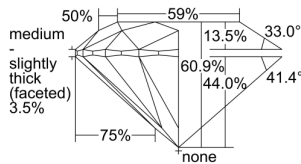

GIA®

FACSIMILE

GIA REPORT 7491069357

Verify this report at GIA.edu

GIA NATURAL DIAMOND DOSSIER®

April 12, 2024
GIA Report Number **7491069357**
Shape and Cutting Style ..... **Round Brilliant**
Measurements ..... **5.19 - 5.22 x 3.17 mm**

GRADING RESULTS

Carat Weight ..... **0.52 carat**
Color Grade ..... **K**
Clarity Grade **S11**
Cut Grade ..... **Excellent**

ADDITIONAL GRADING INFORMATION

Polish ..... **Excellent**
Symmetry ..... **Excellent**
Fluorescence ..... **None**
Clarity Characteristics..... **Crystal, Feather**
Inscription(s): **GIA 7491069357**

PROPORTIONS

Profile to actual proportions

GRADING SCALES

GIA COLOR SCALE	GIA CLARITY SCALE	GIA CUT SCALE	
D	FLAWLESS	EXCELLENT	
E	INTERNALLY FLAWLESS		
F		VVS₁	VERY GOOD
G	VVS₂		
H	VS₁	GOOD	
I	VS₂		
J	S1₁	FAIR	
K	S1₂		
L	I₁	POOR	
M	I₂		
N	I₃		
O			
P			
Q			
R			
S			
T			
U			
V			
W			
X			
Y			
Z