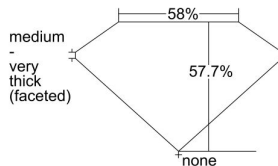

GIA®

FACSIMILE

GIA REPORT

7491090865

Verify this report at GIA.edu

GIA NATURAL DIAMOND DOSSIER®

April 17, 2024
GIA Report Number 7491090865
Shape and Cutting Style ..... Heart Brilliant
Measurements ..... 5.77 x 6.75 x 3.90 mm

GRADING RESULTS

Carat Weight ..... 0.90 carat
Color Grade L
Clarity Grade VVS2

ADDITIONAL GRADING INFORMATION

Polish ..... Excellent
Symmetry ..... Excellent
Fluorescence ..... None
Clarity Characteristics..... Cloud, Indented Natural
Inscription(s): GIA 7491090865

PROPORTIONS

Profile not to actual proportions

GRADING SCALES

GIA COLOR SCALE		GIA CLARITY SCALE			
COLORLESS	D	VERY VERY SLIGHTLY INCLUDED	FLAWLESS		
	E		INTERNALLY FLAWLESS		
	F	VERY SLIGHTLY INCLUDED	VVS₁		
	G		VVS₂		
	H		VS₁		
	NEAR COLORLESS	I	SLIGHTLY INCLUDED	VS₂	
		J		SI₁	
		FAINT	K	INCLUDED	SI₂
			L		I₁
			M		I₂
VERT LIGHT	N	LIGHT	I₃		
	O				
	P				
	Q				
	R