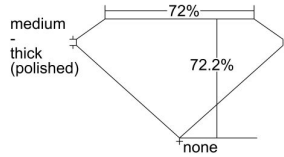

GIA®

FACSIMILE

GIA REPORT

7491122391

Verify this report at GIA.edu

GIA NATURAL DIAMOND DOSSIER®

April 18, 2024
GIA Report Number 7491122391
Shape and Cutting Style ..... Square Modified Brilliant
Measurements ..... 3.97 x 3.87 x 2.80 mm

GRADING RESULTS

Carat Weight ..... 0.36 carat
Color Grade ..... F
Clarity Grade SI1

ADDITIONAL GRADING INFORMATION

Polish ..... Very Good
Symmetry ..... Very Good
Fluorescence ..... None
Clarity Characteristics ..... Crystal
Inscription(s): GIA 7491122391

PROPORTIONS

Profile not to actual proportions

GRADING SCALES

GIA COLOR SCALE		GIA CLARITY SCALE			
COLORLESS	D	VERY VERY SLIGHTLY INCLUDED	FLAWLESS		
	E		INTERNALLY FLAWLESS		
	F	VERY SLIGHTLY INCLUDED	VVS₁		
	G		VVS₂		
	H		VS₁		
	NEAR COLORLESS	I	SLIGHTLY INCLUDED	VS₂	
		J		SI₁	
		FAINT	K	INCLUDED	SI₂
			L		I₁
			M		I₂
VERY LIGHT	N	LIGHT	I₃		
	O				
	P				
	Q				
	R				
	S				
	T