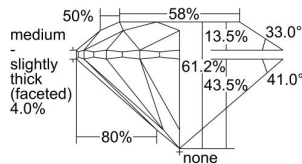

GIA®

FACSIMILE

GIA REPORT 7491133179

Verify this report at GIA.edu

GIA NATURAL DIAMOND DOSSIER®

April 19, 2024
GIA Report Number 7491133179
Shape and Cutting Style ..... Round Brilliant
Measurements ..... 5.84 - 5.87 x 3.58 mm

GRADING RESULTS

Carat Weight ..... 0.76 carat
Color Grade ..... D
Clarity Grade SI2
Cut Grade ..... Excellent

ADDITIONAL GRADING INFORMATION

Polish ..... Excellent
Symmetry ..... Excellent
Fluorescence ..... Medium Blue
Clarity Characteristics ..... Crystal, Cloud
Inscription(s): GIA 7491133179

PROPORTIONS

Profile to actual proportions

GRADING SCALES

GIA COLOR SCALE	GIA CLARITY SCALE	GIA CUT SCALE	
D	FLAWLESS	EXCELLENT	
E	INTERNALLY FLAWLESS		
F		VVS₁	VERY GOOD
G	VVS₂		
H	VS₁	GOOD	
I	VS₂		
J	SI₁	FAIR	
K	SI₂		
L	I₁	POOR	
M	I₂		
N	I₃		
O			
P			
Q			
R			
S			
T			
U			
V			
W			
X			
Y			
Z