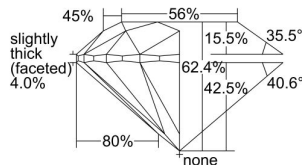

GIA®

FACSIMILE

GIA REPORT 7491138739

Verify this report at GIA.edu

GIA NATURAL DIAMOND DOSSIER®

April 19, 2024
GIA Report Number 7491138739
Shape and Cutting Style ..... Round Brilliant
Measurements ..... 4.72 - 4.75 x 2.95 mm

GRADING RESULTS

Carat Weight ..... 0.41 carat
Color Grade ..... J
Clarity Grade VVS1
Cut Grade ..... Excellent

ADDITIONAL GRADING INFORMATION

Polish ..... Excellent
Symmetry ..... Excellent
Fluorescence ..... Faint
Clarity Characteristics ..... Pinpoint
Inscription(s): GIA 7491138739

PROPORTIONS

Profile to actual proportions

GRADING SCALES

GIA COLOR SCALE	GIA CLARITY SCALE	GIA CUT SCALE
COLOREDNESS	FLAWLESS	EXCELLENT
D	FLAWLESS	
E	FLAWLESS	VERY GOOD
F	FLAWLESS	
G	FLAWLESS	
H	FLAWLESS	
NEAR COLORLESS	VVS₁	GOOD
I	VVS₂	
J	VS₁	FAIR
K	VS₂	
L	SI₁	
M	SI₂	POOR
N	I₁	
O	I₂	
P	I₃	
VERY LIGHT		
Q		
R		
S		
T		
U		
V		
W		
X		
Y		
Z