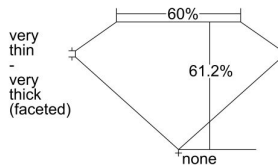

GIA®

FACSIMILE

GIA REPORT 7491139788

Verify this report at GIA.edu

GIA NATURAL DIAMOND DOSSIER®

April 22, 2024
GIA Report Number 7491139788
Shape and Cutting Style ..... Oval Brilliant
Measurements ..... 5.16 x 3.82 x 2.34 mm

GRADING RESULTS

Carat Weight ..... 0.30 carat
Color Grade ..... G
Clarity Grade VS1

ADDITIONAL GRADING INFORMATION

Polish ..... Very Good
Symmetry ..... Good
Fluorescence ..... Faint
Clarity Characteristics..Crystal, Indented Natural, Cloud, Pinpoint
Inscription(s): GIA 7491139788

PROPORTIONS

Profile not to actual proportions

GRADING SCALES

GIA COLOR SCALE		GIA CLARITY SCALE			
COLORLESS	D	VERY VERY SLIGHTLY INCLUDED	FLAWLESS		
	E		INTERNALLY FLAWLESS		
	F	VERY SLIGHTLY INCLUDED	VS₁		
	G		VS₂		
	H		VS₁		
	NEAR COLORLESS	I	SLIGHTLY INCLUDED	VS₂	
		J		SI₁	
		FAINT	K	INCLUDED	SI₂
			L		I₁
			M		I₂
VERT LIGHT	N	INCLUDED	I₃		
	O				
	P				
	Q				
	R				
LIGHT	S				
	T				
	U				
	V				
	W				
X					
Y					
Z