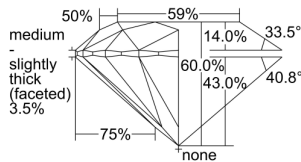

GIA®

FACSIMILE

GIA REPORT

7491180032

Verify this report at GIA.edu

GIA NATURAL DIAMOND DOSSIER®

April 25, 2024
GIA Report Number **7491180032**
Shape and Cutting Style ..... **Round Brilliant**
Measurements ..... **5.55 - 5.59 x 3.34 mm**

GRADING RESULTS

Carat Weight ..... **0.63 carat**
Color Grade ..... **E**
Clarity Grade **VS1**
Cut Grade ..... **Excellent**

ADDITIONAL GRADING INFORMATION

Polish ..... **Excellent**
Symmetry ..... **Excellent**
Fluorescence ..... **None**
Clarity Characteristics ..... **Cloud, Needle**
Inscription(s): **GIA 7491180032**

PROPORTIONS

Profile to actual proportions

GRADING SCALES

GIA COLOR SCALE	GIA CLARITY SCALE	GIA CUT SCALE	
D	FLAWLESS	EXCELLENT	
E	INTERNALLY FLAWLESS		
F		VVS₁	VERY GOOD
G	VVS₂		
H	VS₁	GOOD	
I	VS₂		
J	SI₁	FAIR	
K	SI₂		
L	I₁	POOR	
M			
N			
O	I₂		
P			
Q			
R	I₃		
S			
T			
U			
V			
W			
X			
Y			
Z