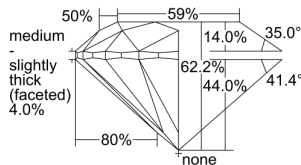

GIA®

FACSIMILE

GIA REPORT 7491183845

Verify this report at GIA.edu

GIA NATURAL DIAMOND DOSSIER®

April 30, 2024
GIA Report Number 7491183845
Shape and Cutting Style ..... Round Brilliant
Measurements ..... 4.70 - 4.74 x 2.93 mm

GRADING RESULTS

Carat Weight ..... 0.40 carat
Color Grade ..... K
Clarity Grade VVS1
Cut Grade ..... Excellent

ADDITIONAL GRADING INFORMATION

Polish ..... Excellent
Symmetry ..... Excellent
Fluorescence ..... None
Clarity Characteristics ..... Pinpoint
Inscription(s): GIA 7491183845

PROPORTIONS

Profile to actual proportions

GRADING SCALES

GIA COLOR SCALE	GIA CLARITY SCALE	GIA CUT SCALE
COLOURLESS	FLAWLESS	EXCELLENT
D	FLAWLESS	
E	FLAWLESS	VERY GOOD
F	FLAWLESS	
G	FLAWLESS	GOOD
H	FLAWLESS	
I	VVS₁	FAIR
J	VVS₂	
K	VS₁	POOR
L	VS₂	
M	SI₁	
N	SI₂	
O	I₁	
P	I₂	
Q	I₃	
R		
S		
T		
U		
V		
W		
X		
Y		
Z