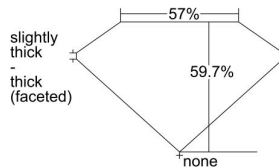

GIA®

FACSIMILE

GIA REPORT

7491186781

Verify this report at GIA.edu

GIA NATURAL DIAMOND DOSSIER®

April 25, 2024
GIA Report Number 7491186781
Shape and Cutting Style ..... Heart Brilliant
Measurements ..... 4.74 x 5.53 x 3.30 mm

GRADING RESULTS

Carat Weight ..... 0.50 carat
Color Grade ..... E
Clarity Grade S11

ADDITIONAL GRADING INFORMATION

Polish ..... Excellent
Symmetry ..... Excellent
Fluorescence ..... None
Clarity Characteristics..... Crystal, Feather
Inscription(s): GIA 7491186781

PROPORTIONS

Profile not to actual proportions

GRADING SCALES

GIA COLOR SCALE		GIA CLARITY SCALE			
NEAR COLORLESS	D	VERY VERY SLIGHTLY INCLUDED	FLAWLESS		
	E		INTERNALLY FLAWLESS		
	F		VVS₁		
	G		VVS₂		
	H		VS₁		
	I		VS₂		
	J		SLIGHTLY INCLUDED	S1₁	
	K			S1₂	
	L			I₁	
	FAINT		M	INCLUDED	I₂
N		I₃			
O					
P					
Q					
R					
VERY LIGHT	S				
	T				
	U				
	V				
	W				
	X				
LIGHT	Y				
	Z