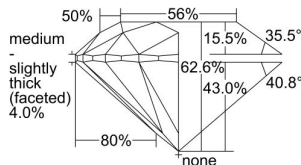

GIA®

FACSIMILE

GIA REPORT

7491192223

Verify this report at GIA.edu

GIA NATURAL DIAMOND DOSSIER®

April 25, 2024
GIA Report Number **7491192223**
Shape and Cutting Style ..... **Round Brilliant**
Measurements ..... **4.33 - 4.36 x 2.72 mm**

GRADING RESULTS

Carat Weight ..... **0.32 carat**
Color Grade ..... **H**
Clarity Grade **VS1**
Cut Grade ..... **Excellent**

ADDITIONAL GRADING INFORMATION

Polish ..... **Excellent**
Symmetry ..... **Excellent**
Fluorescence ..... **None**
Clarity Characteristics ..... **Cloud, Pinpoint**
Inscription(s): **GIA 7491192223**

PROPORTIONS

Profile to actual proportions

GRADING SCALES

GIA COLOR SCALE

COLORLESS	D
	E
	F
	G
	H
NEAR COLORLESS	I
	J
	K
	L
FAIN	M
	N
	O
	P
VERY LIGHT	Q
	R
	S
	T
	U
	V
	W
	X
	Y
LIGHT	Z

GIA CLARITY SCALE

FLAWLESS	VERY VERY SLIGHTLY INCLUDED	VVS₁	VERY SLIGHTLY INCLUDED	SI₁	SLIGHTLY INCLUDED	I₁	
							FLAWLESS
INTERNALLY FLAWLESS	VERY SLIGHTLY INCLUDED	VVS₂	VERY SLIGHTLY INCLUDED	SI₂	SLIGHTLY INCLUDED	I₂	
		VS₁				I₃	
	VS₂						

GIA CUT SCALE

EXCELLENT
VERY GOOD
GOOD
FAIR
POOR