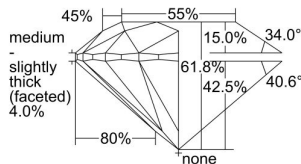

GIA®

FACSIMILE

GIA REPORT 7491237036

Verify this report at GIA.edu

GIA NATURAL DIAMOND DOSSIER®

May 01, 2024
GIA Report Number **7491237036**
Shape and Cutting Style ..... **Round Brilliant**
Measurements ..... **4.27 - 4.31 x 2.65 mm**

GRADING RESULTS

Carat Weight ..... **0.30 carat**
Color Grade ..... **E**
Clarity Grade **VVS1**
Cut Grade ..... **Excellent**

ADDITIONAL GRADING INFORMATION

Polish ..... **Excellent**
Symmetry ..... **Excellent**
Fluorescence ..... **None**
Clarity Characteristics. **Cloud, Manufacturing Remnant, Indented Natural, Chip**

Inscription(s): GIA 7491237036

PROPORTIONS

Profile to actual proportions

GRADING SCALES

GIA COLOR SCALE	GIA CLARITY SCALE	GIA CUT SCALE
D	FLAWLESS	EXCELLENT
E	INTERNALLY FLAWLESS	
F	VVS₁	VERY GOOD
G		
H	VS₁	GOOD
I		
J	SI₁	FAIR
K		
L	I₁	POOR
M		
N	I₂	
O	I₃	
P		
Q		
R		
S		
T		
U		
V		
W		
X		
Y		
Z