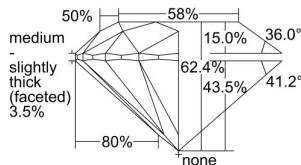

GIA®

FACSIMILE

GIA REPORT

7491248075

Verify this report at GIA.edu

GIA NATURAL DIAMOND DOSSIER®

May 02, 2024
GIA Report Number **7491248075**
Shape and Cutting Style ..... **Round Brilliant**
Measurements ..... **4.53 - 4.56 x 2.84 mm**

GRADING RESULTS

Carat Weight ..... **0.36 carat**
Color Grade ..... **E**
Clarity Grade **VS2**
Cut Grade ..... **Excellent**

ADDITIONAL GRADING INFORMATION

Polish ..... **Excellent**
Symmetry ..... **Excellent**
Fluorescence ..... **Faint**
Clarity Characteristics..... **Cloud, Crystal**
Inscription(s): **GIA 7491248075**

PROPORTIONS

Profile to actual proportions

GRADING SCALES

GIA COLOR SCALE	GIA CLARITY SCALE	GIA CUT SCALE
D	FLAWLESS	EXCELLENT
E	FLAWLESS	
F	INTERNALLY FLAWLESS	VERY GOOD
G	FLAWLESS	
H	VVS₁	GOOD
I	VVS₂	
J	VS₁	FAIR
K	VS₂	
L	SI₁	POOR
M	SI₂	
N	I₁	
O	I₂	
P	I₃	
Q		
R		
S		
T		
U		
V		
W		
X		
Y		
Z