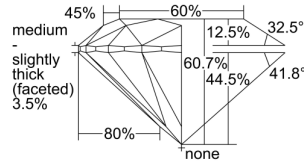

GIA®

FACSIMILE

GIA REPORT 7491278532

Verify this report at GIA.edu

GIA NATURAL DIAMOND DOSSIER®

May 09, 2024
GIA Report Number **7491278532**
Shape and Cutting Style ..... **Round Brilliant**
Measurements ..... **4.82 - 4.84 x 2.94 mm**

GRADING RESULTS

Carat Weight ..... **0.41 carat**
Color Grade ..... **H**
Clarity Grade **VS1**
Cut Grade ..... **Excellent**

ADDITIONAL GRADING INFORMATION

Polish ..... **Excellent**
Symmetry ..... **Excellent**
Fluorescence ..... **Faint**
Clarity Characteristics..... **Crystal, Cloud, Feather, Pinpoint**
Inscription(s): **GIA 7491278532**

PROPORTIONS

Profile to actual proportions

GRADING SCALES

GIA COLOR SCALE	GIA CLARITY SCALE	GIA CUT SCALE
D	FLAWLESS	EXCELLENT
E	FLAWLESS	
F	INTERNALLY FLAWLESS	VERY GOOD
G	FLAWLESS	
H	VVS₁	GOOD
I	VVS₂	
J	VS₁	FAIR
K	VS₂	
L	SI₁	POOR
M	SI₂	
N	I₁	
O	I₂	
P	I₃	
Q		
R		
S		
T		
U		
V		
W		
X		
Y		
Z