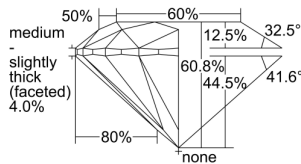

GIA®

FACSIMILE

GIA REPORT 7491287632

Verify this report at GIA.edu

GIA NATURAL DIAMOND DOSSIER®

May 06, 2024
GIA Report Number 7491287632
Shape and Cutting Style ..... Round Brilliant
Measurements ..... 5.12 - 5.14 x 3.12 mm

GRADING RESULTS

Carat Weight ..... 0.50 carat
Color Grade ..... D
Clarity Grade VVS2
Cut Grade ..... Excellent

ADDITIONAL GRADING INFORMATION

Polish ..... Excellent
Symmetry ..... Excellent
Fluorescence ..... None
Clarity Characteristics ..... Pinpoint
Inscription(s): GIA 7491287632

PROPORTIONS

Profile to actual proportions

GRADING SCALES

GIA COLOR SCALE	GIA CLARITY SCALE	GIA CUT SCALE	
D	FLAWLESS	EXCELLENT	
E	INTERNALLY FLAWLESS		
F		VVS₁	VERY GOOD
G	VVS₂		
H	VS₁	GOOD	
I	VS₂		
J	SI₁	FAIR	
K	SI₂		
L	I₁	POOR	
M	I₂		
N	I₃		
O			
P			
Q			
R			
S			
T			
U			
V			
W			
X			
Y			
Z