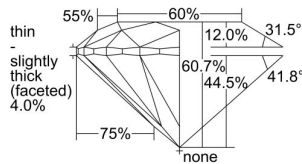

GIA®

FACSIMILE

GIA REPORT 7491289379

Verify this report at GIA.edu

GIA NATURAL DIAMOND DOSSIER®

May 08, 2024
GIA Report Number **7491289379**
Shape and Cutting Style ..... **Round Brilliant**
Measurements ..... **5.72 - 5.76 x 3.48 mm**

GRADING RESULTS

Carat Weight ..... **0.70 carat**
Color Grade ..... **H**
Clarity Grade **VS1**
Cut Grade ..... **Excellent**

ADDITIONAL GRADING INFORMATION

Polish ..... **Excellent**
Symmetry ..... **Excellent**
Fluorescence ..... **Faint**
Clarity Characteristics..... **Crystal, Cloud, Feather, Pinpoint**
Inscription(s): **GIA 7491289379**

PROPORTIONS

Profile to actual proportions

GRADING SCALES

GIA COLOR SCALE	GIA CLARITY SCALE	GIA CUT SCALE	
D	FLAWLESS	EXCELLENT	
E	INTERNALLY FLAWLESS		
F		VVS₁	VERY GOOD
G	VVS₂		
H	VS₁	GOOD	
I	VS₂		
J	SI₁	FAIR	
K	SI₂		
L	I₁	POOR	
M	I₂		
N	I₃		
O			
P			
Q			
R			
S			
T			
U			
V			
W			
X			
Y			
Z