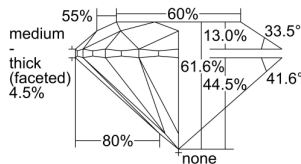

GIA®

FACSIMILE

GIA REPORT 7491298533

Verify this report at GIA.edu

GIA NATURAL DIAMOND DOSSIER®

May 08, 2024
GIA Report Number **7491298533**
Shape and Cutting Style ..... **Round Brilliant**
Measurements ..... **4.74 - 4.78 x 2.93 mm**

GRADING RESULTS

Carat Weight ..... **0.41 carat**
Color Grade ..... **G**
Clarity Grade **VS1**
Cut Grade ..... **Very Good**

ADDITIONAL GRADING INFORMATION

Polish ..... **Excellent**
Symmetry ..... **Excellent**
Fluorescence ..... **Medium Blue**
Clarity Characteristics ..... **Crystal, Cloud**
Inscription(s): GIA 7491298533, 87020209

PROPORTIONS

Profile to actual proportions