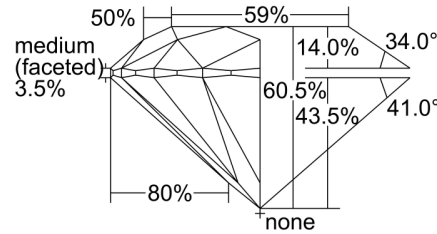

GIA NATURAL DIAMOND GRADING REPORT

 May 14, 2024
 GIA Report Number **7491303986**
 Shape and Cutting Style **Round Brilliant**
 Measurements **6.94 - 6.98 x 4.21 mm**
GRADING RESULTS

 Carat Weight **1.24 carat**
 Color Grade **K**
 Clarity Grade **VS1**
 Cut Grade **Excellent**
ADDITIONAL GRADING INFORMATION

 Polish **Excellent**
 Symmetry **Excellent**
 Fluorescence **None**
 Inscription(s): **GIA 7491303986**
Comments: Additional pinpoints are not shown. Surface graining is not shown.

PROPORTIONS

Profile to actual proportions

CLARITY CHARACTERISTICS

KEY TO SYMBOLS*

-  Feather
-  Cloud
-  Pinpoint

* Red symbols denote internal characteristics (inclusions). Green or black symbols denote external characteristics (blemishes). Diagram is an approximate representation of the diamond, and symbols shown indicate type, position, and approximate size of clarity characteristics. All clarity characteristics may not be shown. Details of finish are not shown.