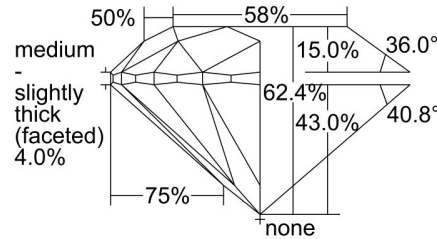

GIA NATURAL DIAMOND GRADING REPORT

May 10, 2024
 GIA Report Number 7491330539
 Shape and Cutting Style Round Brilliant
 Measurements 6.36 - 6.38 x 3.97 mm

GRADING RESULTS

Carat Weight 1.00 carat
 Color Grade I
 Clarity Grade SI1
 Cut Grade Excellent

Profile to actual proportions

CLARITY CHARACTERISTICS

KEY TO SYMBOLS*

-  Cloud
-  Crystal
-  Feather
-  Needle

* Red symbols denote internal characteristics (inclusions). Green or black symbols denote external characteristics (blemishes). Diagram is an approximate representation of the diamond, and symbols shown indicate type, position, and approximate size of clarity characteristics. All clarity characteristics may not be shown. Details of finish are not shown.