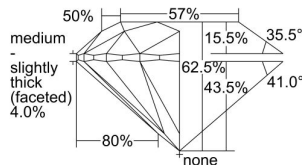

GIA®

FACSIMILE

GIA REPORT

7491336467

Verify this report at GIA.edu

GIA NATURAL DIAMOND DOSSIER®

May 14, 2024
GIA Report Number **7491336467**
Shape and Cutting Style ..... **Round Brilliant**
Measurements ..... **5.66 - 5.67 x 3.54 mm**

GRADING RESULTS

Carat Weight ..... **0.70 carat**
Color Grade ..... **F**
Clarity Grade **S11**
Cut Grade ..... **Excellent**

ADDITIONAL GRADING INFORMATION

Polish ..... **Excellent**
Symmetry ..... **Excellent**
Fluorescence ..... **Faint**
Clarity Characteristics..... **Crystal, Cloud**
Inscription(s): **GIA 7491336467**

PROPORTIONS

Profile to actual proportions

GRADING SCALES

GIA COLOR SCALE

COLORESS	D
	E
	F
	G
	H
	I
	J
NEAR COLORESS	K
	L
FAIN	M
	N
	O
	P
	Q
VERY LIGHT	R
	S
	T
	U
	V
	W
	X
	Y
LIGHT	Z

GIA CLARITY SCALE

VERY VERY SLIGHTLY INCLUDED	FLAWLESS
	INTERNALLY FLAWLESS
VERY SLIGHTLY INCLUDED	VVS₁
	VVS₂
SLIGHTLY INCLUDED	VS₁
	VS₂
INCLUDED	I₁
	I₂
	I₃

GIA CUT SCALE

EXCELLENT
VERY GOOD
GOOD
FAIR
POOR