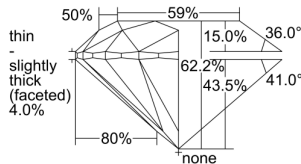

GIA®

FACSIMILE

GIA REPORT

7491343057

Verify this report at GIA.edu

GIA NATURAL DIAMOND DOSSIER®

May 13, 2024
GIA Report Number **7491343057**
Shape and Cutting Style ..... **Round Brilliant**
Measurements ..... **4.23 - 4.28 x 2.65 mm**

GRADING RESULTS

Carat Weight ..... **0.30 carat**
Color Grade ..... **I**
Clarity Grade **VS1**
Cut Grade ..... **Excellent**

ADDITIONAL GRADING INFORMATION

Polish ..... **Excellent**
Symmetry ..... **Very Good**
Fluorescence ..... **None**
Clarity Characteristics ..... **Crystal**
Inscription(s): **GIA 7491343057**

PROPORTIONS

Profile to actual proportions

GRADING SCALES

GIA COLOR SCALE	GIA CLARITY SCALE	GIA CUT SCALE	
D	FLAWLESS	EXCELLENT	
E	INTERNALLY FLAWLESS		
F		VVS₁	VERY GOOD
G	VVS₂		
H	VS₁	GOOD	
I	VS₂		
J	SI₁	FAIR	
K	SI₂		
L	I₁	POOR	
M	I₂		
N	I₃		
O			
P			
Q			
R			
S			
T			
U			
V			
W			
X			
Y			
Z