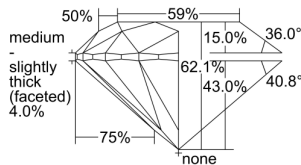

GIA®

FACSIMILE

GIA REPORT 7491352418

Verify this report at GIA.edu

GIA NATURAL DIAMOND DOSSIER®

May 14, 2024
GIA Report Number **7491352418**
Shape and Cutting Style ..... **Round Brilliant**
Measurements ..... **5.07 - 5.12 x 3.16 mm**

GRADING RESULTS

Carat Weight ..... **0.51 carat**
Color Grade ..... **F**
Clarity Grade **VVS2**
Cut Grade ..... **Excellent**

ADDITIONAL GRADING INFORMATION

Polish ..... **Excellent**
Symmetry ..... **Excellent**
Fluorescence ..... **None**
Clarity Characteristics..... **Cloud, Pinpoint**
Inscription(s): **GIA 7491352418**

PROPORTIONS

Profile to actual proportions

GRADING SCALES

GIA COLOR SCALE	GIA CLARITY SCALE	GIA CUT SCALE	
D	FLAWLESS	EXCELLENT	
E	INTERNALLY FLAWLESS		
F		VVS₁	VERY GOOD
G	VVS₂		
H	VS₁	GOOD	
I	VS₂		
J	SI₁	FAIR	
K	SI₂		
L	I₁	POOR	
M	I₂		
N	I₃		
O			
P			
Q			
R			
S			
T			
U			
V			
W			
X			
Y			
Z