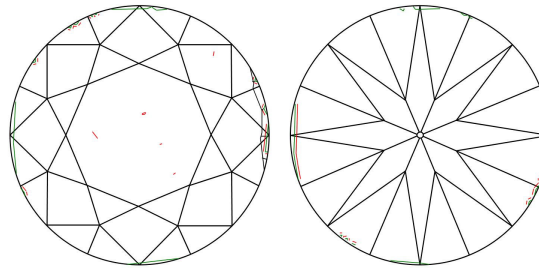

GIA NATURAL DIAMOND GRADING REPORT

May 20, 2024
 GIA Report Number 7491359455
 Shape and Cutting Style Round Brilliant
 Measurements 6.00 - 6.12 x 4.06 mm

GRADING RESULTS

Carat Weight 1.00 carat
 Color Grade G
 Clarity Grade VS1
 Cut Grade Good

ADDITIONAL GRADING INFORMATION

Polish Very Good
 Symmetry Good
 Fluorescence None

Inscription(s): GIA 7491359455

Comments: Pinpoints are not shown. Additional extra facets are not shown.

PROPORTIONS

Profile to actual proportions

CLARITY CHARACTERISTICS

KEY TO SYMBOLS*

- Crystal ^ Extra Facet
- ∖ Needle
- ∩ Indented Natural
- ∧ Natural

* Red symbols denote internal characteristics (inclusions). Green or black symbols denote external characteristics (blemishes). Diagram is an approximate representation of the diamond, and symbols shown indicate type, position, and approximate size of clarity characteristics. All clarity characteristics may not be shown. Details of finish are not shown.