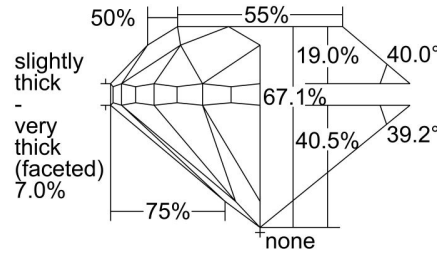

GIA NATURAL DIAMOND GRADING REPORT

May 20, 2024
 GIA Report Number 7491359455
 Shape and Cutting Style Round Brilliant
 Measurements 6.00 - 6.12 x 4.06 mm

GRADING RESULTS

Carat Weight 1.00 carat
 Color Grade G
 Clarity Grade VS1
 Cut Grade Good

ADDITIONAL GRADING INFORMATION

Polish Very Good
 Symmetry Good
 Fluorescence None

Inscription(s): GIA 7491359455

Comments: Pinpoints are not shown. Additional extra facets are not shown.

PROPORTIONS

Profile to actual proportions

CLARITY CHARACTERISTICS

KEY TO SYMBOLS*

- Crystal ^ Extra Facet
- ∖ Needle
- ∩ Indented Natural
- ∧ Natural

* Red symbols denote internal characteristics (inclusions). Green or black symbols denote external characteristics (blemishes). Diagram is an approximate representation of the diamond, and symbols shown indicate type, position, and approximate size of clarity characteristics. All clarity characteristics may not be shown. Details of finish are not shown.