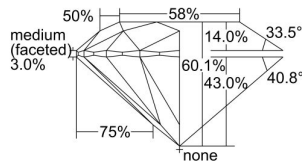

GIA®

FACSIMILE

GIA REPORT

7491364131

Verify this report at GIA.edu

GIA NATURAL DIAMOND DOSSIER®

May 17, 2024
GIA Report Number **7491364131**
Shape and Cutting Style ..... **Round Brilliant**
Measurements ..... **3.75 - 3.78 x 2.26 mm**

GRADING RESULTS

Carat Weight ..... **0.19 carat**
Color Grade ..... **E**
Clarity Grade ..... **Internally Flawless**
Cut Grade ..... **Excellent**

ADDITIONAL GRADING INFORMATION

Polish ..... **Excellent**
Symmetry ..... **Excellent**
Fluorescence ..... **Faint**
Clarity Characteristics... **Surface Graining, Minor Details of Polish**
Inscription(s): **GIA 7491364131**

PROPORTIONS

Profile to actual proportions

GRADING SCALES

GIA COLOR SCALE	GIA CLARITY SCALE	GIA CUT SCALE	
D	FLAWLESS	EXCELLENT	
E	INTERNALLY FLAWLESS		
F		VVS₁	VERY GOOD
G	VVS₂		
H	VS₁	GOOD	
I	VS₂		
J	SI₁	FAIR	
K	SI₂		
L	I₁	POOR	
M			
N			
O	I₂		
P			
Q	I₃		
R			
S			
T			
U			
V			
W			
X			
Y			
Z