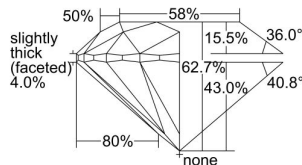

GIA®

FACSIMILE

GIA REPORT 7491368724

Verify this report at GIA.edu

GIA NATURAL DIAMOND DOSSIER®

May 16, 2024
GIA Report Number **7491368724**
Shape and Cutting Style ..... **Round Brilliant**
Measurements ..... **5.60 - 5.64 x 3.53 mm**

GRADING RESULTS

Carat Weight ..... **0.70 carat**
Color Grade ..... **E**
Clarity Grade **S11**
Cut Grade ..... **Excellent**

ADDITIONAL GRADING INFORMATION

Polish ..... **Excellent**
Symmetry ..... **Excellent**
Fluorescence ..... **None**
Clarity Characteristics..... **Cloud, Feather, Crystal**
Inscription(s): **GIA 7491368724**

PROPORTIONS

Profile to actual proportions

GRADING SCALES

GIA COLOR SCALE	GIA CLARITY SCALE	GIA CUT SCALE	
D	FLAWLESS	EXCELLENT	
E	INTERNALLY FLAWLESS		
F		VVS₁	VERY GOOD
G	VVS₂		
H	VS₁	GOOD	
I	VS₂		
J	S1₁	FAIR	
K	S1₂		
L	I₁	POOR	
M	I₂		
N	I₃		
O			
P			
Q			
R			
S			
T			
U			
V			
W			
X			
Y			
Z