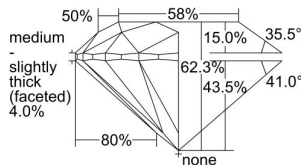

GIA®

FACSIMILE

GIA REPORT 7491372519

Verify this report at GIA.edu

GIA NATURAL DIAMOND DOSSIER®

May 28, 2024
GIA Report Number 7491372519
Shape and Cutting Style ..... Round Brilliant
Measurements ..... 4.70 - 4.72 x 2.93 mm

GRADING RESULTS

Carat Weight ..... 0.40 carat
Color Grade I
Clarity Grade VS1
Cut Grade ..... Excellent

ADDITIONAL GRADING INFORMATION

Polish ..... Excellent
Symmetry ..... Excellent
Fluorescence ..... Medium Blue
Clarity Characteristics..... Crystal, Cloud, Pinpoint
Inscription(s): GIA 7491372519

PROPORTIONS

Profile to actual proportions

GRADING SCALES

GIA COLOR SCALE	GIA CLARITY SCALE	GIA CUT SCALE	
D	FLAWLESS	EXCELLENT	
E	INTERNALLY FLAWLESS		
F		VVS₁	VERY GOOD
G	VVS₂		
H	VS₁	GOOD	
I	VS₂		
J	SI₁	FAIR	
K	SI₂		
L	I₁	POOR	
M	I₂		
N	I₃		
O			
P			
Q			
R			
S			
T			
U			
V			
W			
X			
Y			
Z