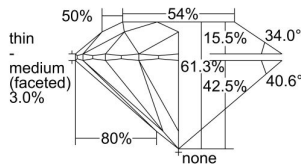

GIA®

FACSIMILE

GIA REPORT 7491372758

Verify this report at GIA.edu

GIA NATURAL DIAMOND DOSSIER®

May 16, 2024
GIA Report Number **7491372758**
Shape and Cutting Style ..... **Round Brilliant**
Measurements ..... **5.76 - 5.80 x 3.54 mm**

GRADING RESULTS

Carat Weight ..... **0.71 carat**
Color Grade ..... **F**
Clarity Grade **VS2**
Cut Grade ..... **Excellent**

ADDITIONAL GRADING INFORMATION

Polish ..... **Excellent**
Symmetry ..... **Excellent**
Fluorescence ..... **None**
Clarity Characteristics ..... **Cloud**
Inscription(s): **GIA 7491372758**

PROPORTIONS

Profile to actual proportions

GRADING SCALES

GIA COLOR SCALE	GIA CLARITY SCALE	GIA CUT SCALE	
D	FLAWLESS	EXCELLENT	
E	INTERNALLY FLAWLESS		
F		VVS₁	VERY GOOD
G	VVS₂		
H	VS₁	GOOD	
I	VS₂		
J	SI₁	FAIR	
K	SI₂		
L	I₁	POOR	
M			
N			
O	I₂		
P			
Q	I₃		
R			
S			
T			
U			
V			
W			
X			
Y			
Z