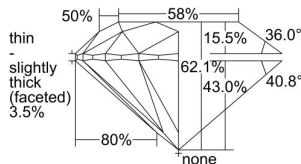

GIA®

FACSIMILE

GIA REPORT 7491387750

Verify this report at gia.edu

GIA NATURAL DIAMOND DOSSIER®

May 23, 2024
GIA Report Number **7491387750**
Shape and Cutting Style ..... **Round Brilliant**
Measurements ..... **5.96 - 5.98 x 3.71 mm**

GRADING RESULTS

Carat Weight ..... **0.82 carat**
Color Grade ..... **G**
Clarity Grade **S12**
Cut Grade ..... **Excellent**

ADDITIONAL GRADING INFORMATION

Polish ..... **Excellent**
Symmetry ..... **Excellent**
Fluorescence ..... **None**
Clarity Characteristics ..... **Crystal**
Inscription(s): **GIA 7491387750**

PROPORTIONS

Profile to actual proportions