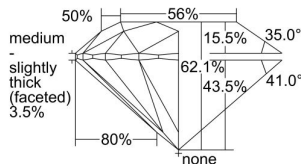

GIA®

FACSIMILE

GIA REPORT

7491388442

Verify this report at GIA.edu

GIA NATURAL DIAMOND DOSSIER®

May 17, 2024
GIA Report Number 7491388442
Shape and Cutting Style ..... Round Brilliant
Measurements ..... 5.69 - 5.71 x 3.54 mm

GRADING RESULTS

Carat Weight ..... 0.70 carat
Color Grade ..... K
Clarity Grade VS1
Cut Grade ..... Excellent

ADDITIONAL GRADING INFORMATION

Polish ..... Excellent
Symmetry ..... Excellent
Fluorescence ..... Faint
Clarity Characteristics..... Cavity, Feather, Needle
Inscription(s): GIA 7491388442

PROPORTIONS

Profile to actual proportions

GRADING SCALES

GIA COLOR SCALE	GIA CLARITY SCALE	GIA CUT SCALE	
D	FLAWLESS	EXCELLENT	
E	INTERNALLY FLAWLESS		
F		VVS₁	VERY GOOD
G	VVS₂		
H	VS₁	GOOD	
I	VS₂		
J	SI₁	FAIR	
K	SI₂		
L	I₁	POOR	
M	I₂		
N	I₃		
O			
P			
Q			
R			
S			
T			
U			
V			
W			
X			
Y			
Z