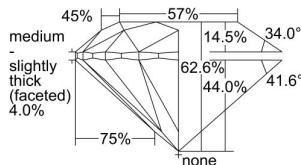

GIA®

FACSIMILE

GIA REPORT

7491396423

Verify this report at GIA.edu

GIA NATURAL DIAMOND DOSSIER®

May 17, 2024
GIA Report Number **7491396423**
Shape and Cutting Style ..... **Round Brilliant**
Measurements ..... **3.93 - 3.95 x 2.46 mm**

GRADING RESULTS

Carat Weight ..... **0.23 carat**
Color Grade ..... **D**
Clarity Grade **VS2**
Cut Grade ..... **Excellent**

ADDITIONAL GRADING INFORMATION

Polish ..... **Excellent**
Symmetry ..... **Excellent**
Fluorescence ..... **None**
Clarity Characteristics..... **Cloud, Crystal**
Inscription(s): **GIA 7491396423**

PROPORTIONS

Profile to actual proportions

GRADING SCALES

GIA COLOR SCALE

COLORLESS	D
	E
	F
	G
	H
	I
	J
NEAR COLORLESS	K
	L
	M
	N
	O
	P
	Q
	R
	S
	T
	U
	V
	W
	X
	Y
LIGHT	Z

GIA CLARITY SCALE

FLAWLESS	VERY VERY SLIGHTLY INCLUDED	VS₁	VS₂	VS₁	VS₂	SI₁	SI₂	I₁	I₂	I₃		
											FLAWLESS	INTERNALLY FLAWLESS

GIA CUT SCALE

EXCELLENT
VERY GOOD
GOOD
FAIR
POOR