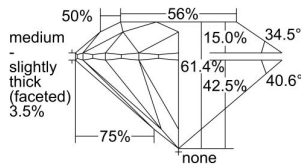

GIA®

FACSIMILE

GIA REPORT 7491400724

Verify this report at GIA.edu

GIA NATURAL DIAMOND DOSSIER®

May 17, 2024
GIA Report Number **7491400724**
Shape and Cutting Style ..... **Round Brilliant**
Measurements ..... **5.29 - 5.32 x 3.26 mm**

GRADING RESULTS

Carat Weight ..... **0.56 carat**
Color Grade ..... **D**
Clarity Grade **VVS1**
Cut Grade ..... **Excellent**

ADDITIONAL GRADING INFORMATION

Polish ..... **Excellent**
Symmetry ..... **Excellent**
Fluorescence ..... **Medium Blue**
Clarity Characteristics..... **Pinpoint, Manufacturing Remnant**
Inscription(s): **GIA 7491400724**

PROPORTIONS

Profile to actual proportions

GRADING SCALES

GIA COLOR SCALE

COLORLESS	D
	E
	F
	G
	H
	I
	J
NEAR COLORLESS	K
	L
Faint	M
	N
	O
	P
	Q
	R
	S
	T
	U
	V
	W
	X
	Y
Light	Z

GIA CLARITY SCALE

FLAWLESS	VERY VERY SLIGHTLY INCLUDED	VVS₁	
			VVS₂
INTERNALLY FLAWLESS	VERY SLIGHTLY INCLUDED	VS₁	
		VS₂	
SLIGHTLY INCLUDED	SLIGHTLY INCLUDED	SI₁	
		SI₂	
INCLUDED	INCLUDED	I₁	
		I₂	
		I₃	

GIA CUT SCALE

EXCELLENT	VERY GOOD	GOOD	FAIR	POOR